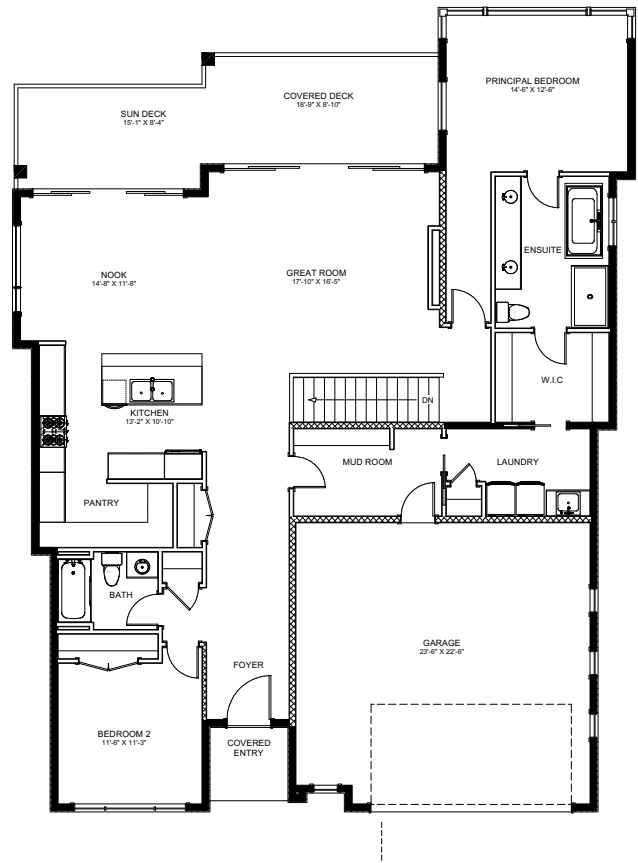

1042 EMSLIE ST

3383 SQFT – 4 BEDROOMS

GROUND FLOOR

1522 sqft

MAIN FLOOR

1861 sqft