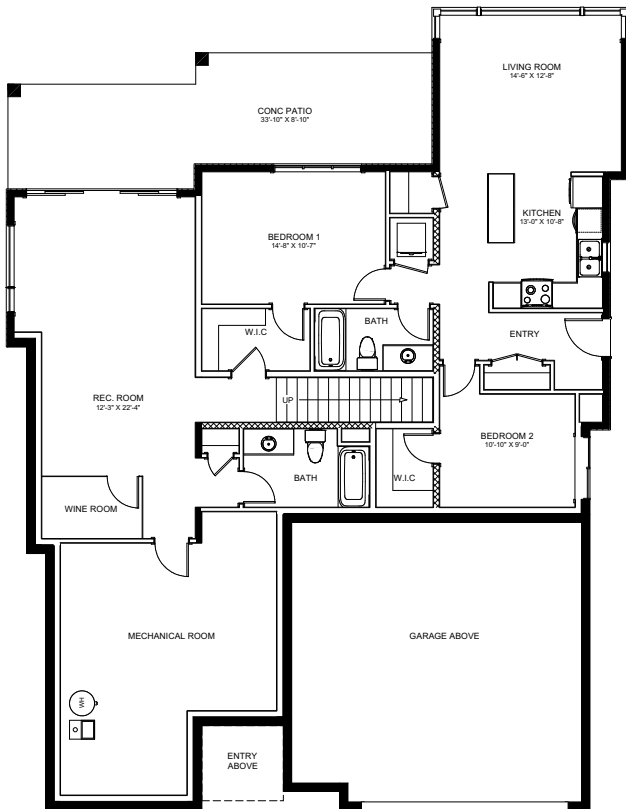

1042 EMSLIE ST

3383 SQFT – 4 BEDROOMS

GROUND FLOOR

1522 sqft

MAIN FLOOR

1861 sqft